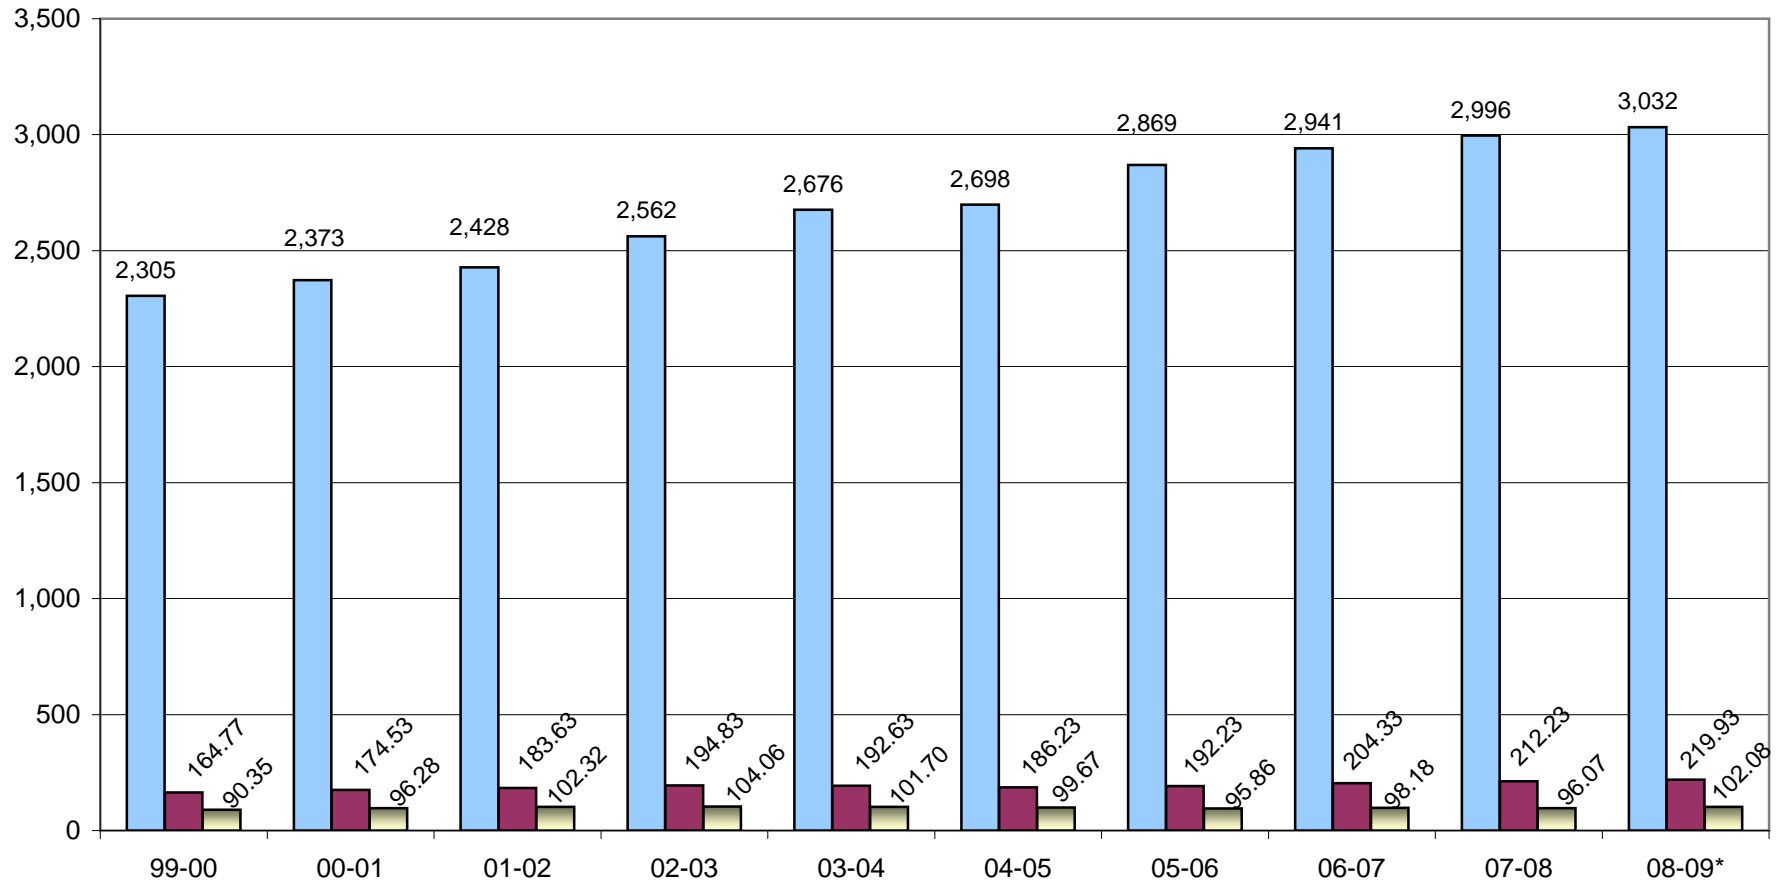

**Acton-Boxborough Regional School District
Total Students and Total Staff
(All School Choice Numbers are Included in Totals)**

■ Total Students JH and HS
 ■ Total Certified Staff
 ■ Total Non-Certified Staff

*Projected