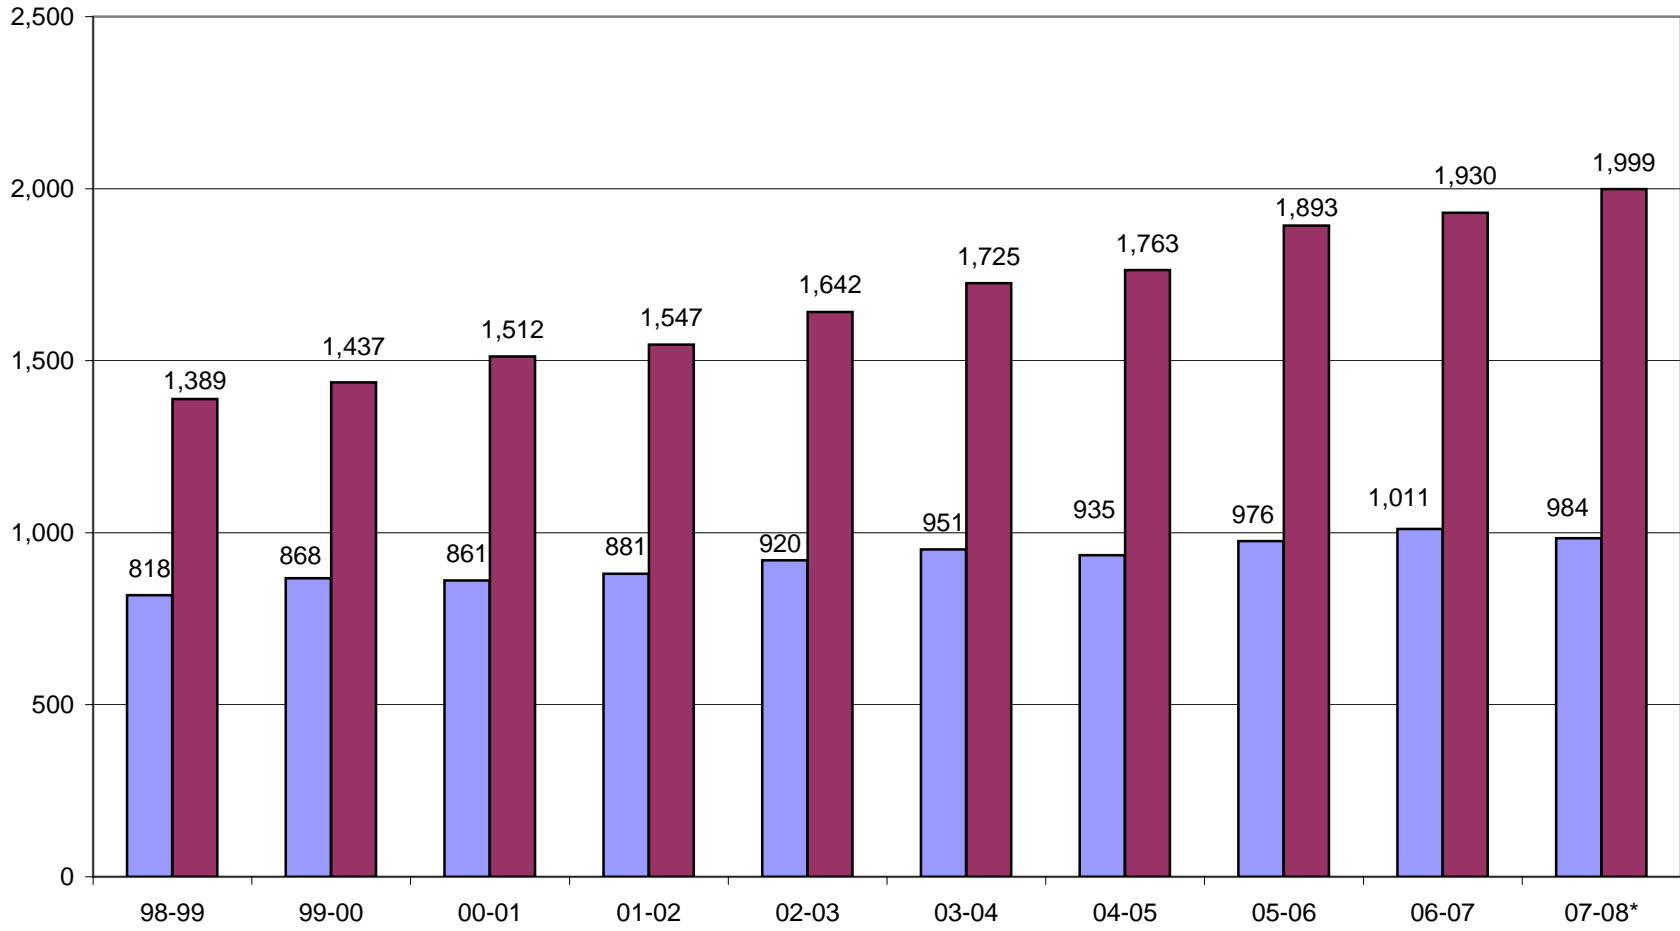

Acton-Boxborough Regional School District Number of Students

*Projected