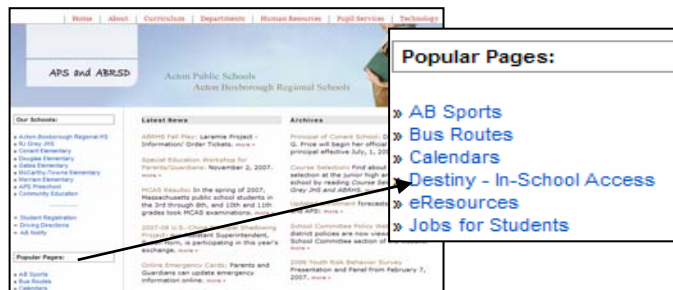

Technology Integration & Instruction

Destiny Library Software: How To Access Destiny

Open the internet and go to <http://library.ab.mec.edu>

OR

Open the internet and go to <http://ab.mec.edu>; click on "Destiny-In School Access" under popular pages (left side of the page).

OR

Open the shortcut found on the desktop of any **school library** computer.

Bookmarks and Favorites

Once you open the library page for your school, you can add it to the Internet Favorites on your computer for quick reference. Note: Bookmarks or Favorites are only saved on the computer that you are currently using.