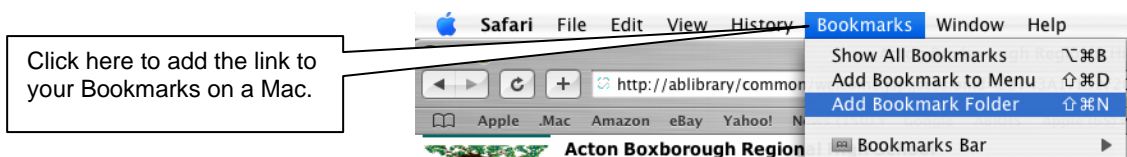

For more information about using Destiny software, please see your library assistant.