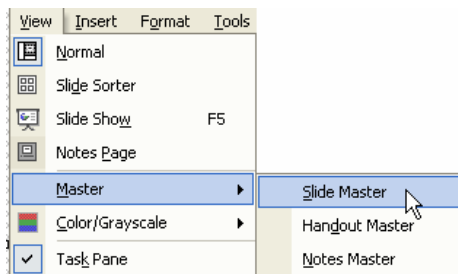

# MS PowerPoint: Master Slide

Windows version 2002

**The Master Slide stores information about the design template, such as font styles, background design, and color schemes. Any change made to the Master Slide will automatically affect the rest of your presentation, making it easy to update and edit the design elements in your PowerPoint.**

Go to View>Master>Slide Master

Make desired changes to fonts, bullets, etc.

Go to View> Master>Slide Master to “uncheck” this view and return to the regular PowerPoint view.