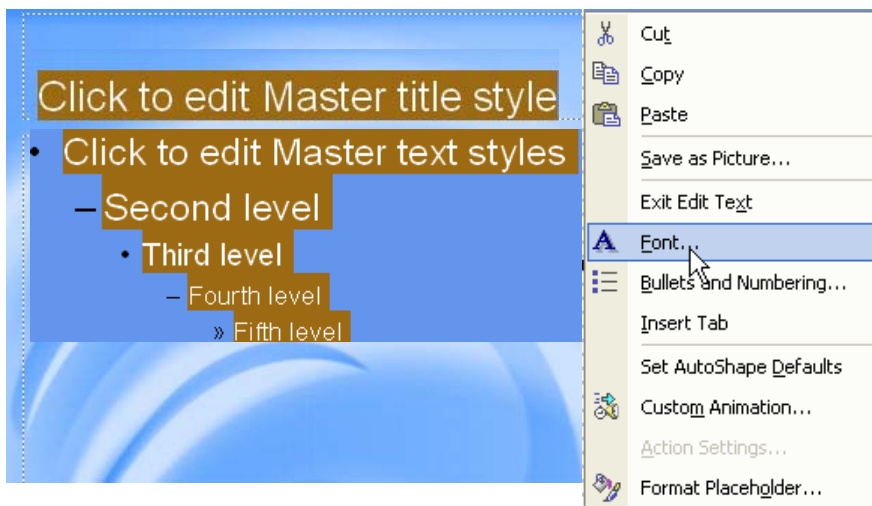

# MS PowerPoint: Master Slide

Windows version 2002

**The Master Slide stores information about the design template, such as font styles, background design, and color schemes. Any change made to the Master Slide will automatically affect the rest of your presentation, making it easy to update and edit the design elements in your PowerPoint.**

Go to View>Master>Slide Master

Make desired changes to fonts, bullets, etc.

Go to View> Master>Slide Master to “uncheck” this view and return to the regular PowerPoint view.